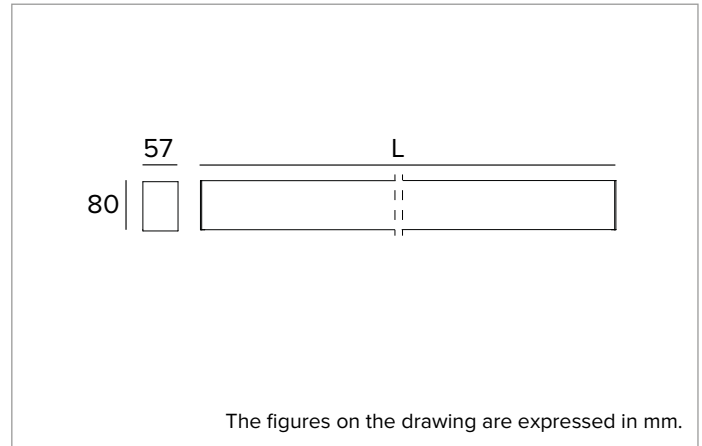

T029MX840ELPW | LOGICO EASY Stand Alone 57 - UGR16

Linear stand alone LED fixture for ceiling mounted or suspension installation

	4000K	H(m)	D1(m)	D2(m)	E _{max} (lx)
	Ra80	75°	59°		
Fixture Power	27W	1	1.54	1.14	2872
Source Flux	3616lm	2	3.08	2.28	718
Fixture Flux	3617lm	3	4.62	3.41	319
Efficacy	134lm/W	4	6.16	4.55	180
6000770 I _{max} =920cd/klm	I _{max}	5	7.71	5.69	115

Colour and finish: White

Dimensions: L=2352mm

Weight: 6.16Kg

Version: LINEAR

Degree of protection: IP40

Mechanical Resistance: IK02

ELECTRICAL CHARACTERISTICS

Integrated electronic ON-OFF driver. Luminaire compliant with EN 60598-2-22 for power supply from a centralised emergency system CPSS (Central Power Supply System), not incorporated in the luminaire - high risk areas excluded. The default power and flux are 100% in AC and 100% in DC.